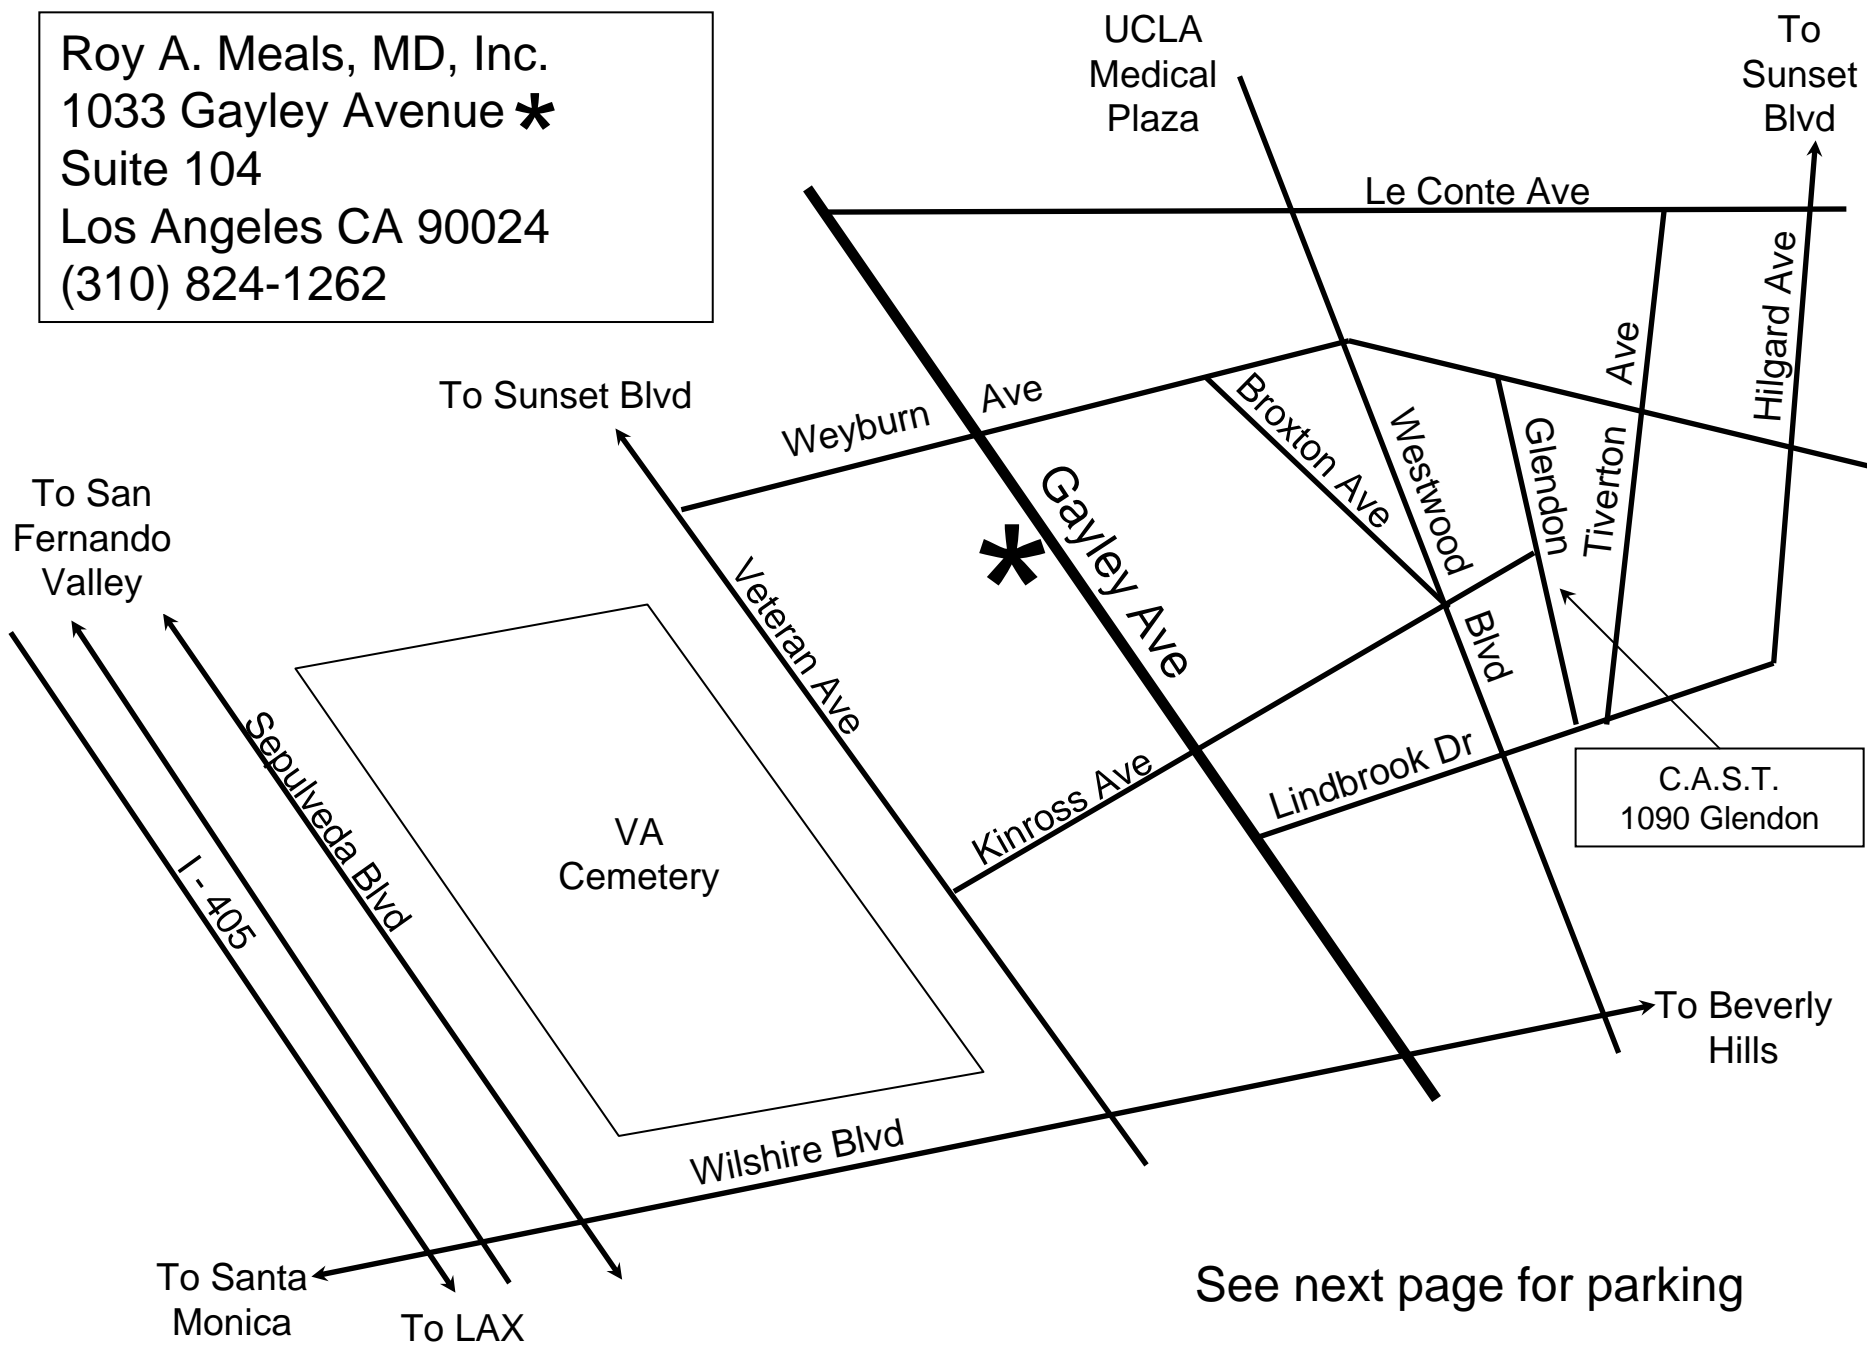

Roy A. Meals, MD, Inc.
1033 Gayley Avenue *
Suite 104
Los Angeles CA 90024
(310) 824-1262

See next page for parking

1033 Gayley *